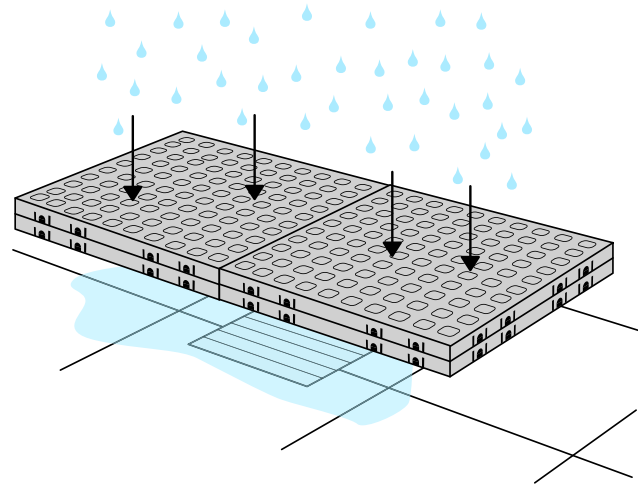

If the brim is lower than a tile, one may instead fit a small ramp down into the shower tray.

A tile floor may also be mounted higher than the brim, as shown here.

## Fitting

Any bathroom can be fitted 100 percent with Excellent tiles. The fitting can be done, e.g., with an ordinary jigsaw.

# CLEANING OF TILES

The surface of the tiles and ramps has no pores and thus cannot absorb bacteria.

Water and soap can easily drain off through the holes in the tiles.

The tiles tolerate all types of conventional cleaning agents.