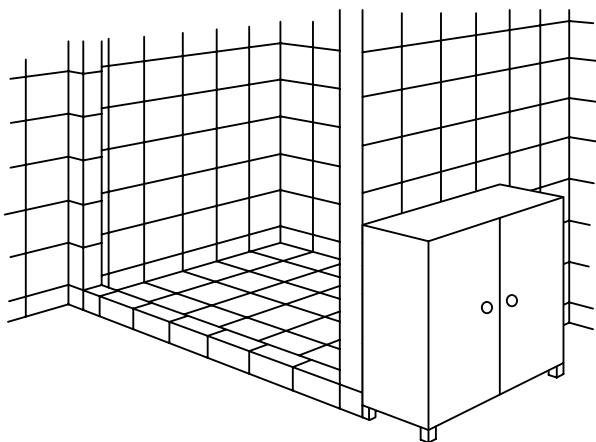

## Shower unit with lowered floor

Lowered floors in showers are fitted with Excellent tiles and possibly ramps. Hereby, a plane surface is achieved, and heavy lifting can be avoided.

---

## Shower trays with a brim

If the shower tray has a brim it is fitted with tiles in the tray and a ramp up to the edge.

## Shower niches with a low tray

The lowered shower tray is filled up with tiles and possibly ramps. A ramp is mounted at the edge.

---