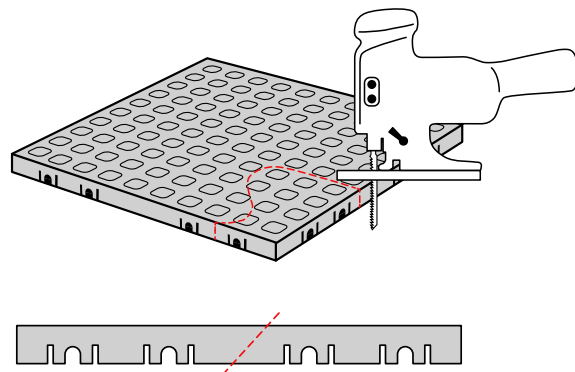

FITTING

Fitting of tiles in a shower unit:

If the shower niche brim is higher than one tile and lower than two tiles, the tile floor can be mounted as a low floor in the shower tray.

The tile floor in the shower tray can also be fitted as a higher floor. A ramp fitting the floor level is cut and mounted.

If the brim is lower than a tile, one may instead fit a small ramp down into the shower tray.

A tile floor may also be mounted higher than the brim, as shown here.

Fitting

Any bathroom can be fitted 100 percent with Excellent tiles. The fitting can be done, e.g., with an ordinary jigsaw.