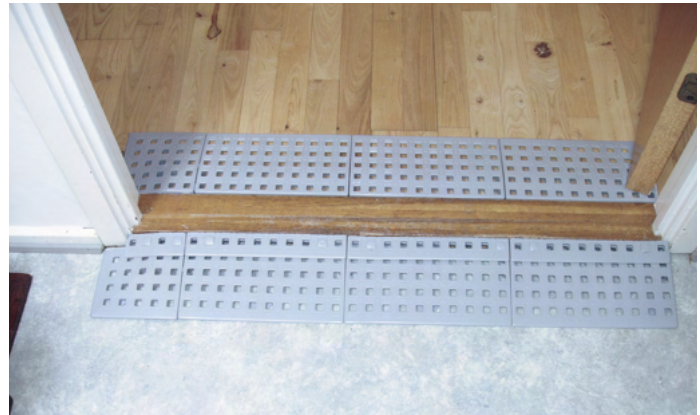

BATHROOM SOLUTIONS

Threshold solutions

Access to the bathroom and the other rooms of a house is a necessity, and for this, we offer a range of solutions.

We can provide ramps not only in various heights and widths, with and without corner, but also in a number of different colours.

For more information see our brochure "Threshold Ramps" or www.ex-as.com.

The same material is used on the inside of milk cartons.

Materials

All products are manufactured from the environmental friendly material PE (Polyethylene) and are:

- **100% Non-toxic**
- **100% PVC-free**
- **100% Reusable**
- **100% Odourless**

PE- Products are aciduric and non-corrosic.