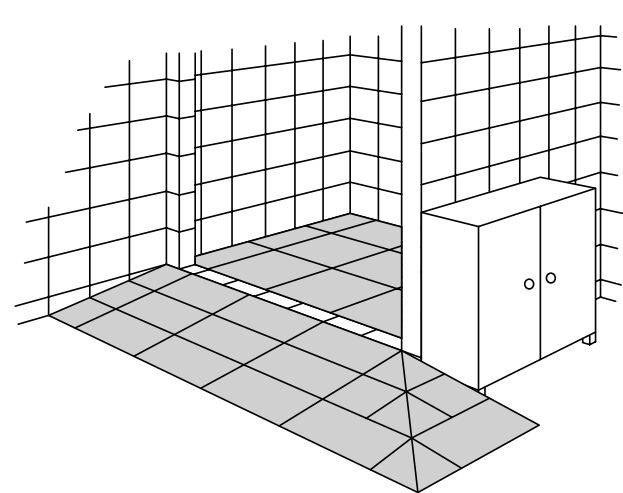

## Shower unit with lowered floor

Lowered floors in showers are fitted with Excellent tiles and possibly ramps. Hereby, a plane surface is achieved, and heavy lifting can be avoided.

---

## Shower trays with a brim

If the shower tray has a brim it is fitted with tiles in the tray and a ramp up to the edge.

## Shower niches with a low tray

The lowered shower tray is filled up with tiles and possibly ramps. A ramp is mounted at the edge.

---