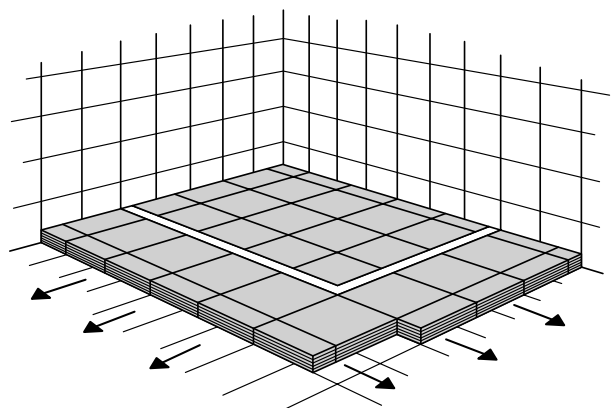

## Shower trays with a brim

If the shower tray has a brim it is fitted with tiles in the tray and a ramp up to the edge.

## Shower niches with a low tray

The lowered shower tray is filled up with tiles and possibly ramps. A ramp is mounted at the edge.

---

## Lifting of the floor level

Finding room for a ramp in small bathrooms may be difficult. In these cases, the complete floor is lifted by filling it with tiles up to the edge of the shower tray and thus a flat surface is achieved.